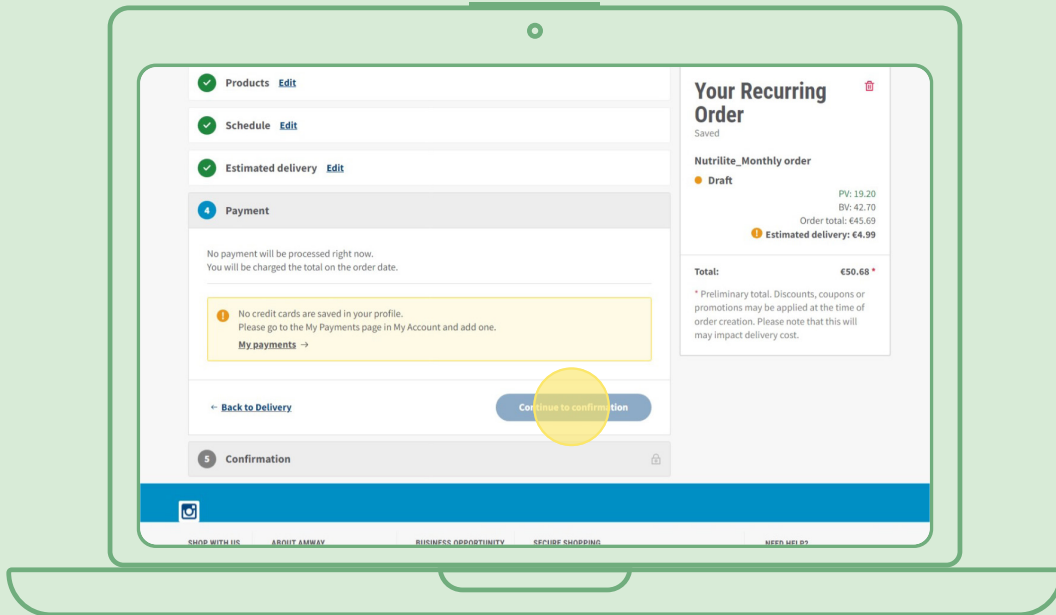

Vaihe 4:

Valitse maksutapa.