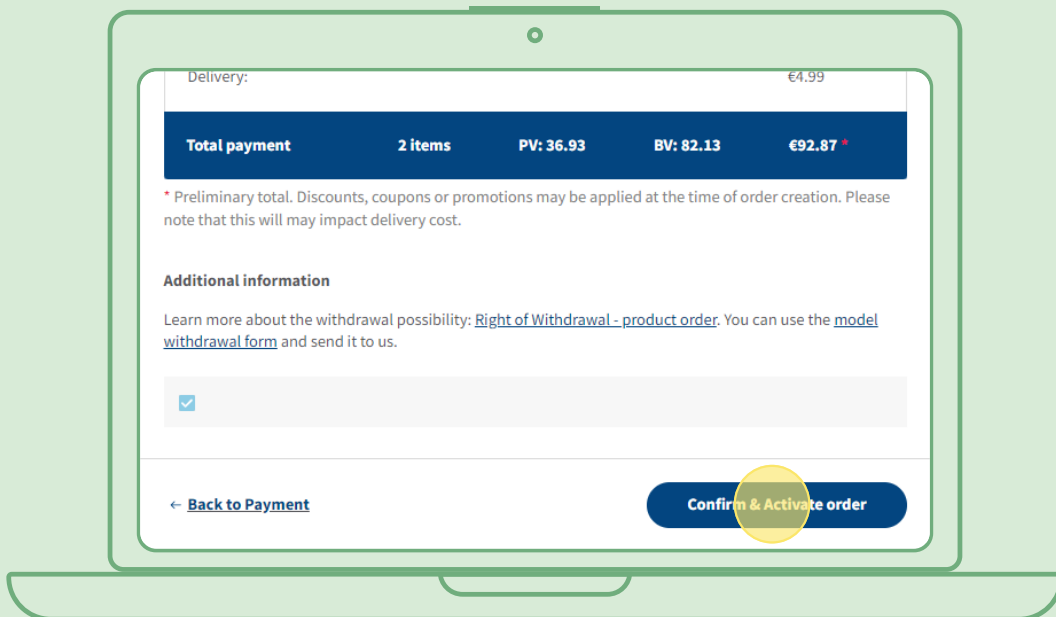

Vaihe 5:

Vahvista ja viimeistele toistuva tilauksesi.